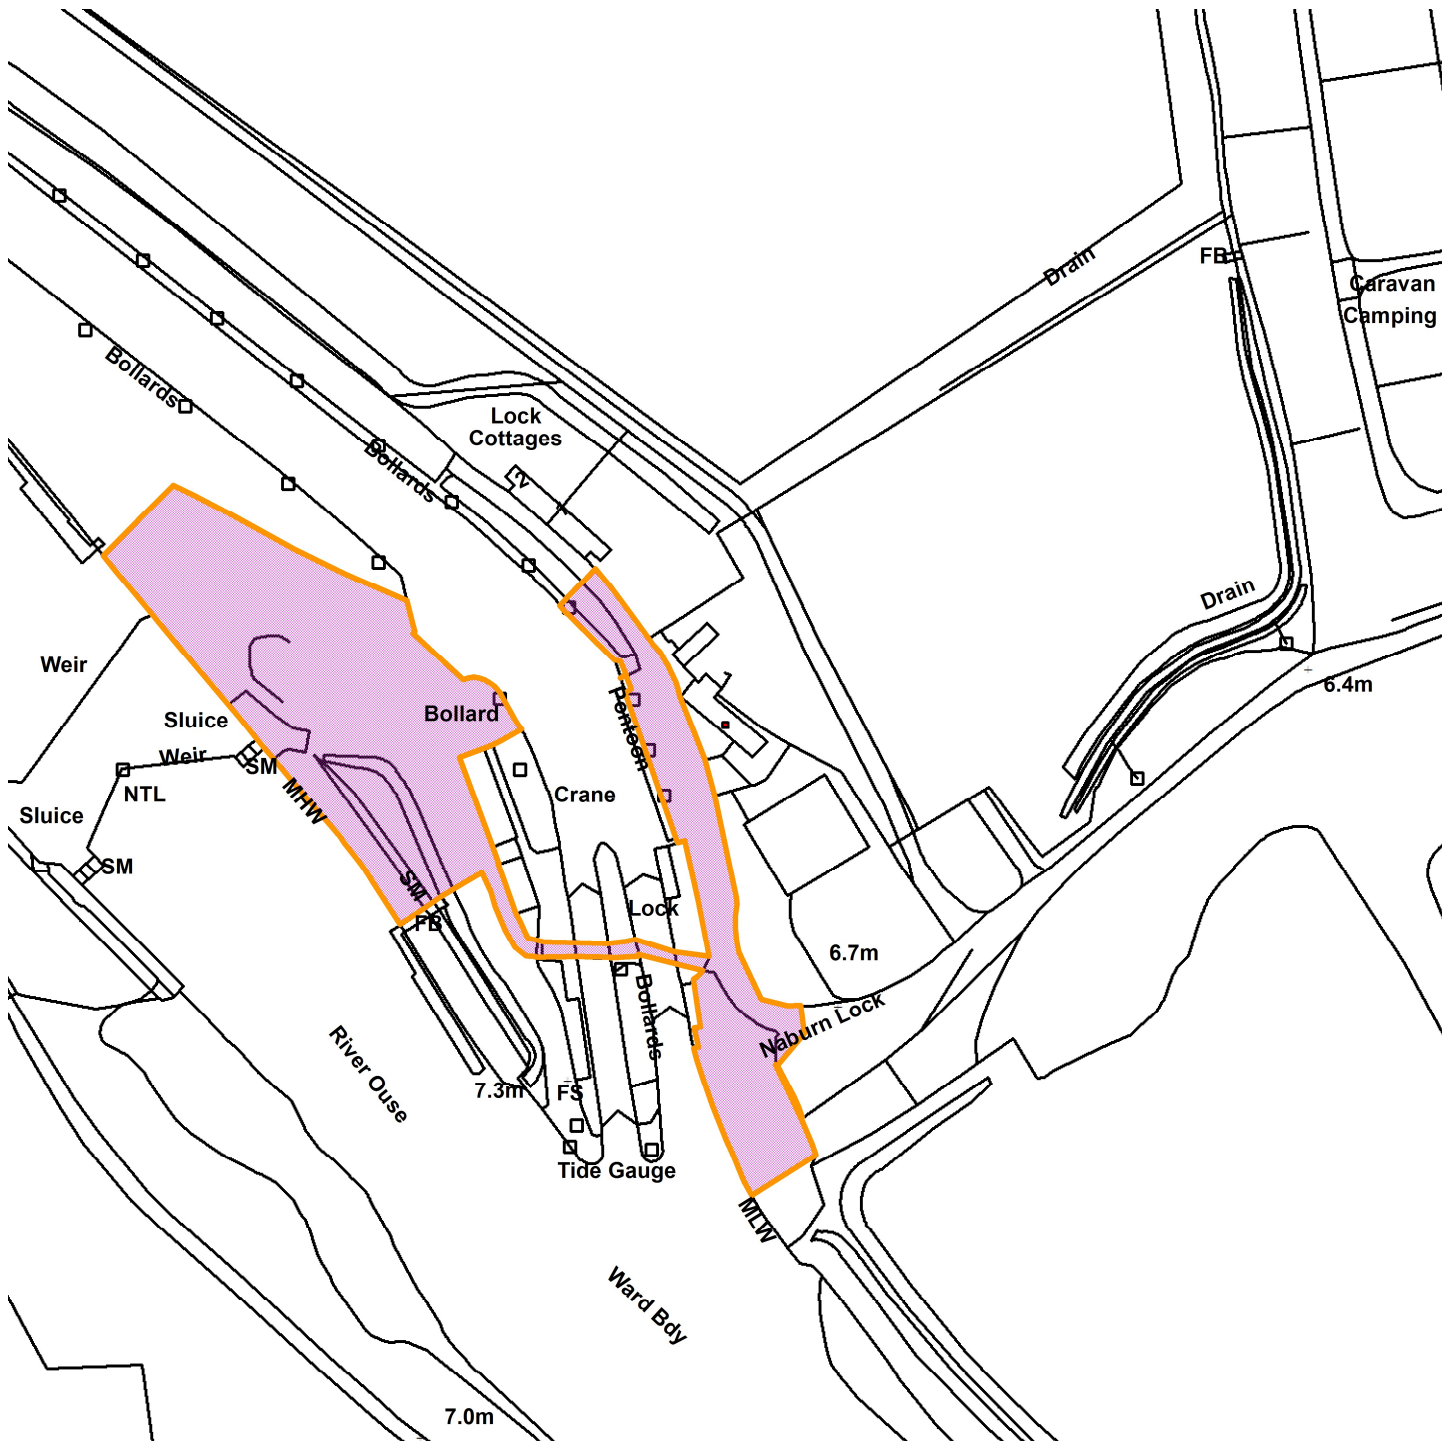

18/02552/FUL

Naburn Locks, York Road, Naburn

Scale : 1:1590

Reproduced from the Ordnance Survey map with the permission of the Controller of Her Majesty's Stationery Office © Crown Copyright 2000.

Unauthorised reproduction infringes Crown Copyright and may lead to prosecution or civil proceedings.

Organisation	City of York Council
Department	Economy & Place
Comments	Site Location Plan
Date	08 January 2020
SLA Number	